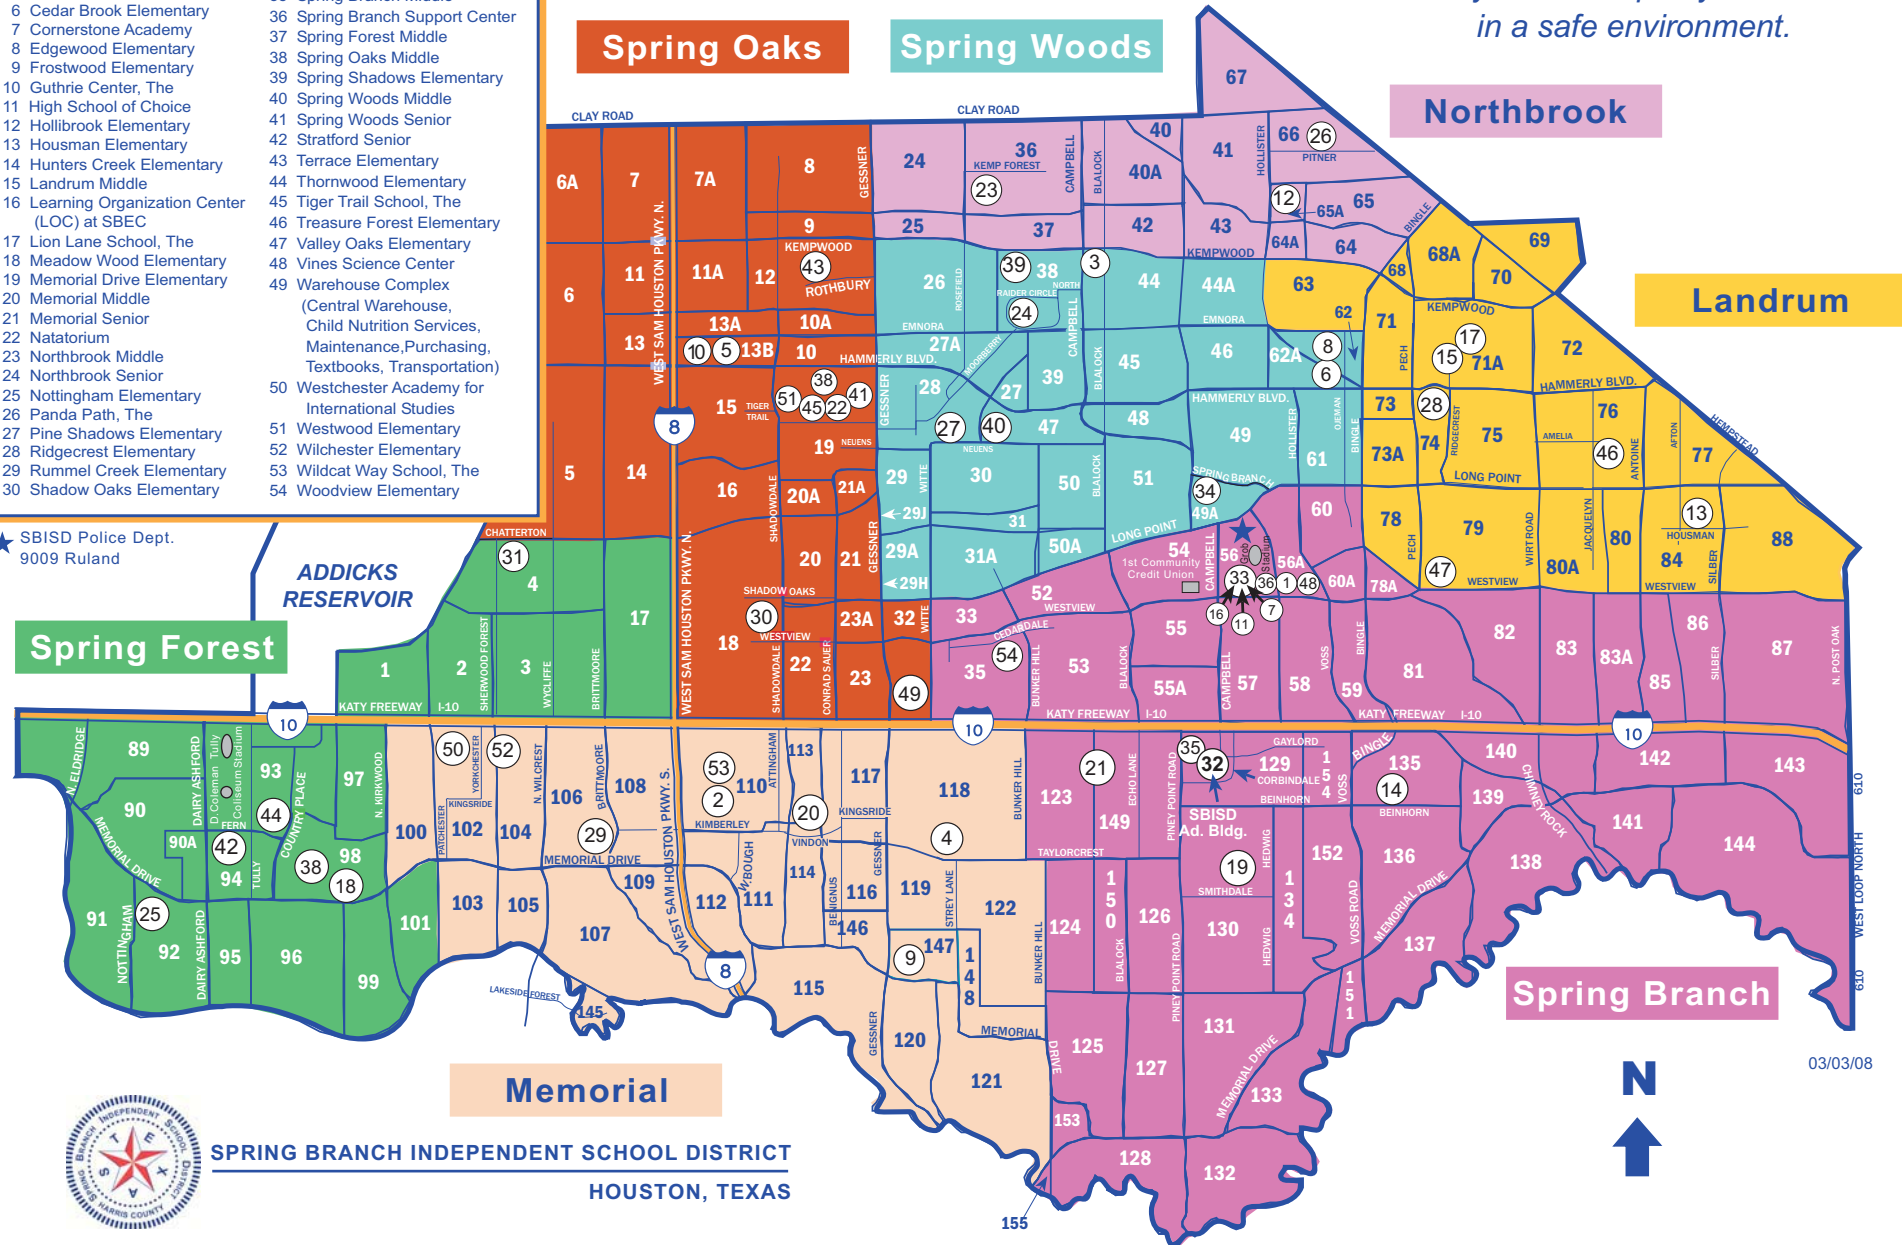

Middle School Boundaries

We are dedicated to providing every student a quality education in a safe environment.

MAP KEY

Spring Branch Campus or Facilities Sites

- | | |
|---|--|
| 1 Bear Blvd. School, The | 31 Sherwood Elementary |
| 2 Bendwood Campus | 32 Spring Branch Administration |
| 3 Buffalo Creek Elementary | 33 Spring Branch Education Center |
| 4 Bunker Hill Elementary | 34 Spring Branch Elementary |
| 5 Career & Technology Ed. | 35 Spring Branch Middle |
| 6 Cedar Brook Elementary | 36 Spring Branch Support Center |
| 7 Cornerstone Academy | 37 Spring Forest Middle |
| 8 Edgewood Elementary | 38 Spring Oaks Middle |
| 9 Frostwood Elementary | 39 Spring Shadows Elementary |
| 10 Guthrie Center, The | 40 Spring Woods Middle |
| 11 High School of Choice | 41 Spring Woods Senior |
| 12 Hollibrook Elementary | 42 Stratford Senior |
| 13 Housman Elementary | 43 Terrace Elementary |
| 14 Hunters Creek Elementary | 44 Thornwood Elementary |
| 15 Landrum Middle | 45 Tiger Trail School, The |
| 16 Learning Organization Center (LOC) at SBEC | 46 Treasure Forest Elementary |
| 17 Lion Lane School, The | 47 Valley Oaks Elementary |
| 18 Meadow Wood Elementary | 48 Vines Science Center |
| 19 Memorial Drive Elementary | 49 Warehouse Complex (Central Warehouse, Child Nutrition Services, Maintenance, Purchasing, Textbooks, Transportation) |
| 20 Memorial Middle | 50 Westchester Academy for International Studies |
| 21 Memorial Senior | 51 Westwood Elementary |
| 22 Natatorium | 52 Wilchester Elementary |
| 23 Northbrook Middle | 53 Wildcat Way School, The |
| 24 Northbrook Senior | 54 Woodview Elementary |
| 25 Nottingham Elementary | |
| 26 Panda Path, The | |
| 27 Pine Shadows Elementary | |
| 28 Ridgcrest Elementary | |
| 29 Rummel Creek Elementary | |
| 30 Shadow Oaks Elementary | |

★ SBISD Police Dept. 9009 Ruland

SPRING BRANCH INDEPENDENT SCHOOL DISTRICT
HOUSTON, TEXAS

03/03/08