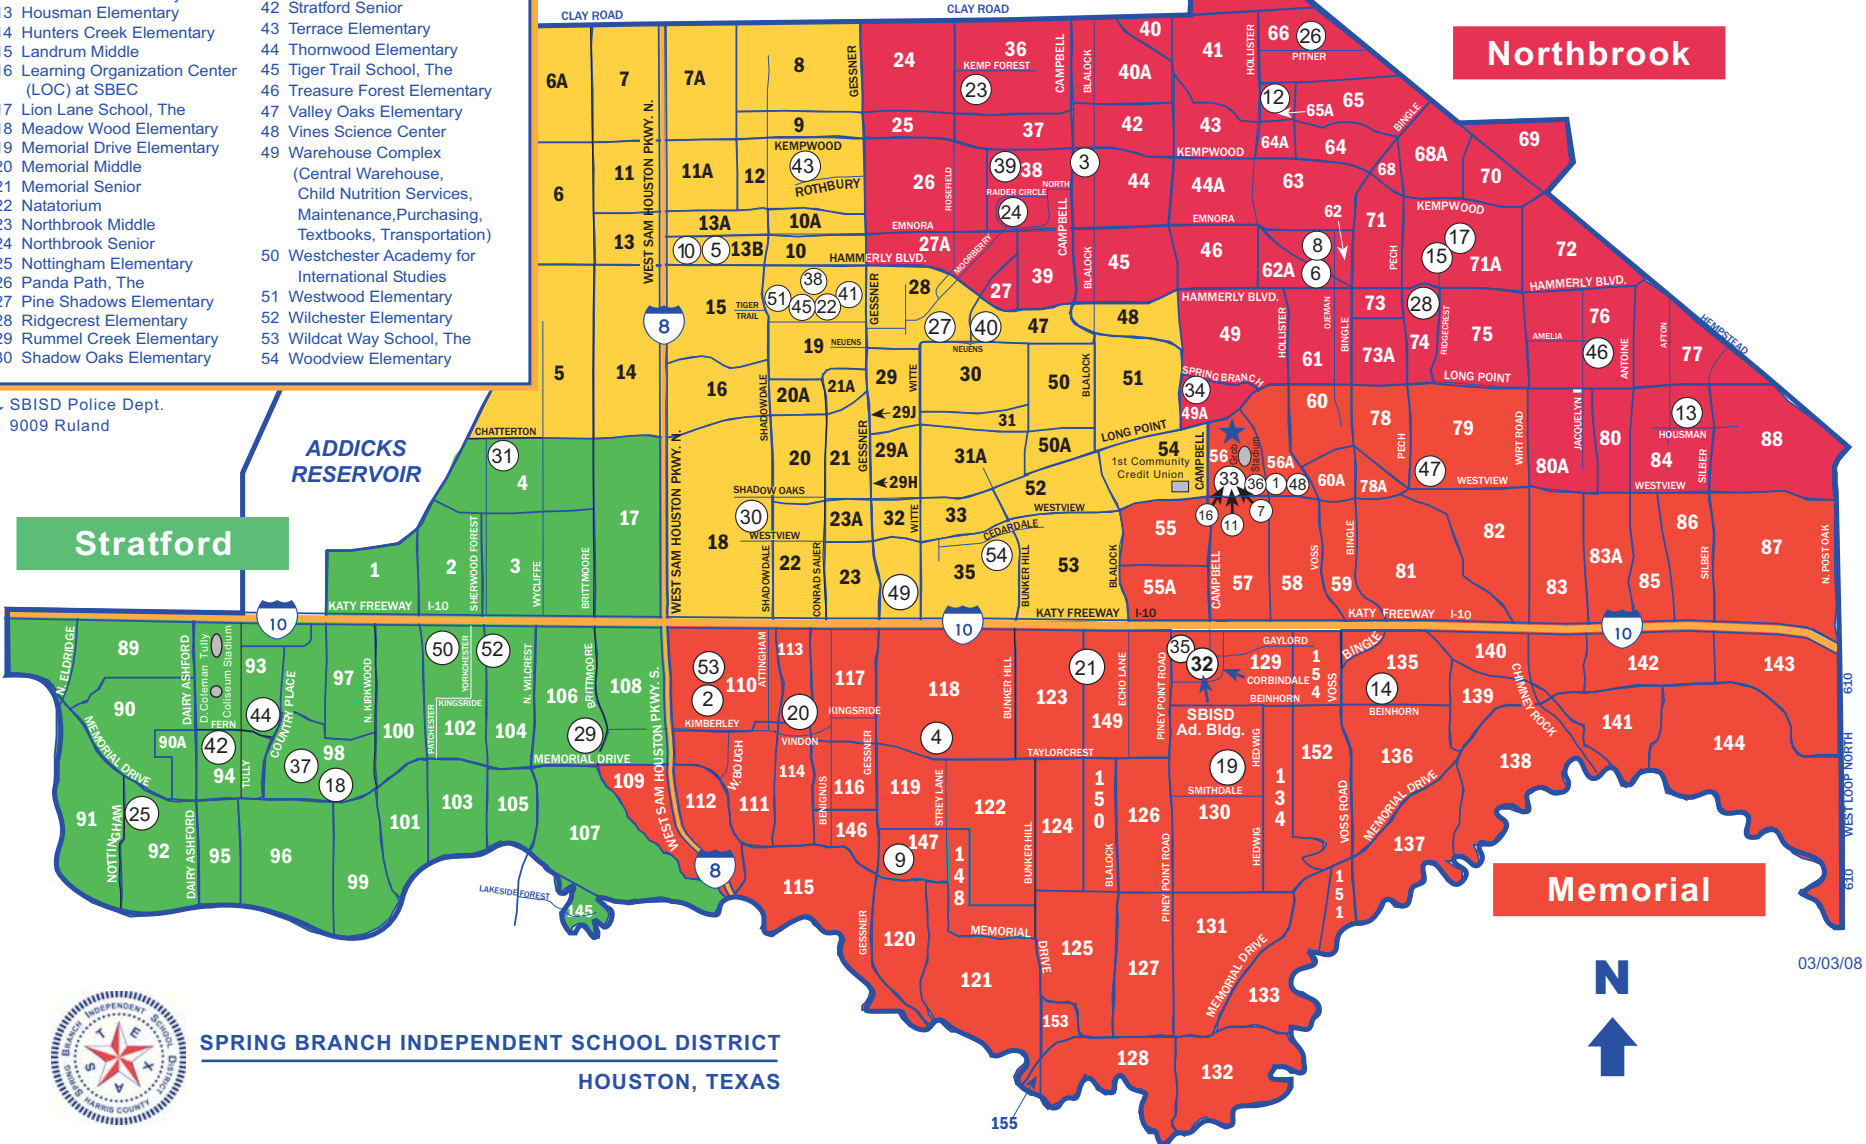

High School Boundaries

We are dedicated to providing every student a quality education in a safe environment.

MAP KEY
Spring Branch Campus or Facilities Sites

1 Bear Blvd. School, The	31 Sherwood Elementary
2 Bendwood Campus	32 Spring Branch Administration
3 Buffalo Creek Elementary	33 Spring Branch Education Center
4 Bunker Hill Elementary	34 Spring Branch Elementary
5 Career & Technology Ed.	35 Spring Branch Middle
6 Cedar Brook Elementary	36 Spring Branch Support Center
7 Cornerstone Academy	37 Spring Forest Middle
8 Edgewood Elementary	38 Spring Oaks Middle
9 Frostwood Elementary	39 Spring Shadows Elementary
10 Guthrie Center, The	40 Spring Woods Middle
11 High School of Choice	41 Spring Woods Senior
12 Hollibrook Elementary	42 Stratford Senior
13 Housman Elementary	43 Terrace Elementary
14 Hunters Creek Elementary	44 Thornwood Elementary
15 Landrum Middle	45 Tiger Trail School, The
16 Learning Organization Center (LOC) at SBEC	46 Treasure Forest Elementary
17 Lion Lane School, The	47 Valley Oaks Elementary
18 Meadow Wood Elementary	48 Vines Science Center
19 Memorial Drive Elementary	49 Warehouse Complex (Central Warehouse, Child Nutrition Services, Maintenance, Purchasing, Textbooks, Transportation)
20 Memorial Middle	50 Westchester Academy for International Studies
21 Memorial Senior	51 Westwood Elementary
22 Natatorium	52 Wilchester Elementary
23 Northbrook Middle	53 Wildcat Way School, The
24 Northbrook Senior	54 Woodview Elementary
25 Nottingham Elementary	
26 Panda Path, The	
27 Pine Shadows Elementary	
28 Ridgecrest Elementary	
29 Rummel Creek Elementary	
30 Shadow Oaks Elementary	

★ SBISD Police Dept.
9009 Ruland

Spring Woods

Northbrook

SPRING BRANCH INDEPENDENT SCHOOL DISTRICT
HOUSTON, TEXAS